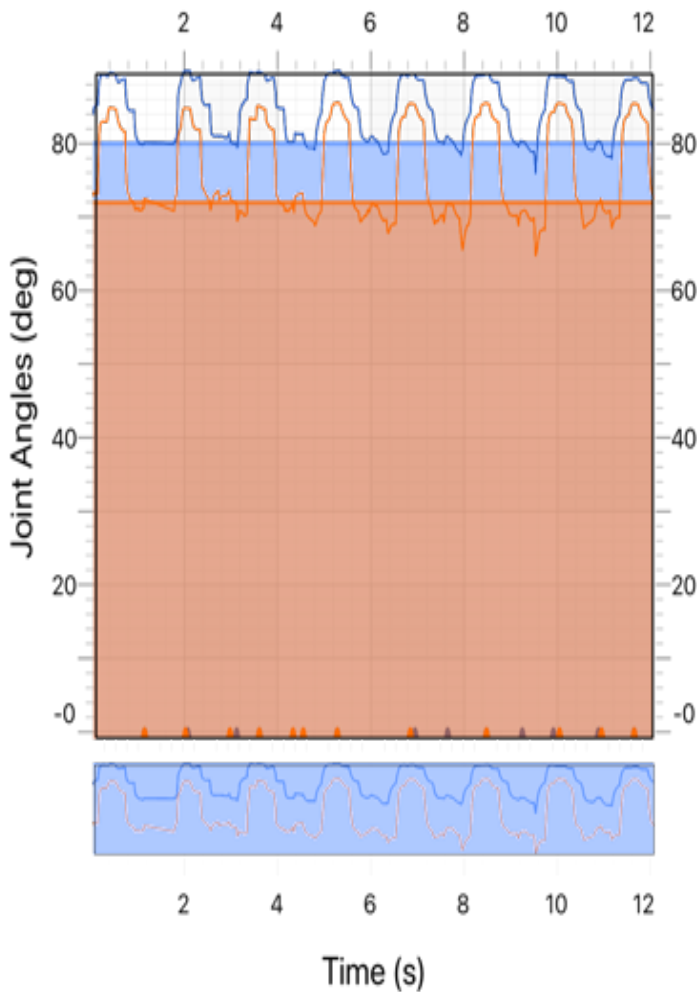

# Capture.U - Session Summary

2022-03-10 04:55

	Minimum (deg)		Maximum (deg)		Benchmark	
	right_knee_joint	right_hip_joint	right_knee_joint	right_hip_joint	right_knee_joint	right_hip_joint
X-axis	75.80	64.64	89.94	85.55	12	12
Y-axis	-22.07	24.05	7.82	59.00	0	0
Z-axis	75.83	58.54	96.22	90.88	7	8
Resultant	109.20	96.59	132.22	127.82	0	0

Benchmark level: 80 72

Trial duration: 00:00:12

X-axis Global Rotation - Focused

X-axis Global Rotation - Full Range